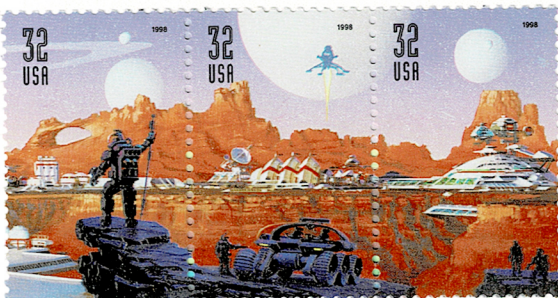

SUPERMAN ON TV

LOOK! Up in the sky!
It's a bird!

It's a plane!

NO! It's SUPERMAN!!!

Faster than a speeding
bullet!

More powerful than a
locomotive!

Able to leap tall buildings
in a single bound!

Sent from the dying planet,
Krypton, by his parents,

to the safety of
Earth,

he put on
glasses to
protect his
identity.

Lois Lane, played
on TV by Noel Neill,
was fooled as he
became mild-
mannered Clark Kent.

With help from within the
Fortress of Solitude,

he fought for truth, justice,

and the American Way!

Note: After creation of this exhibit it was learned that Clark Kent's glasses idea was actually based on Harold Lloyd!